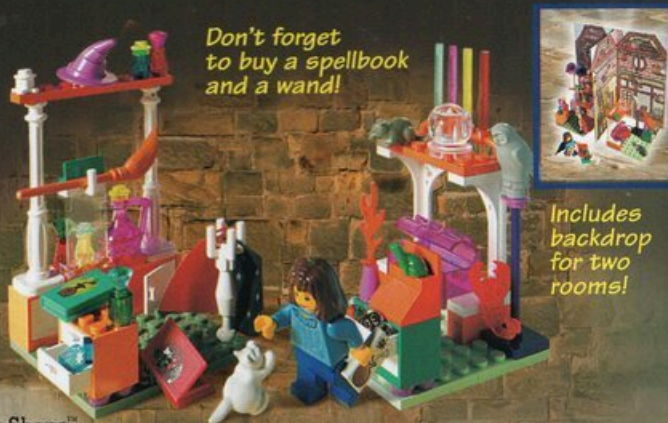

www.LEGO.com/harrypotter

Explore the magical world of Harry Potter!

Turn the mirror to reveal the Sorcerer's Stone™!

C. #4702 The Final Challenge
Ages 6-10. 60 pieces. \$9.99

Only set that includes Professor Quirrell!

Say the secret password to get past the Fat Lady's portrait.

B. #4722 House of Gryffindor™
Ages 6-10. 73 pieces. \$9.99

Discover the secret compartment!

D. Time for Snape's class!

Professor Snape™ teaches students how to make potions. Be careful not to spill the cauldron or you might lose house points. Includes Snape, Ron, Scabbers, and a ghost.
Ages 7-10. 163 pieces.
#4705 Snape's Class \$19.99

Don't forget to buy a spellbook and a wand!

E. #4723 Diagon Alley Shops™
Ages 6-10. 80 pieces. \$9.99

Includes backdrop for two rooms!

HARRY POTTER, characters, names and related indicia are trademarks of and © Warner Bros. (s01)